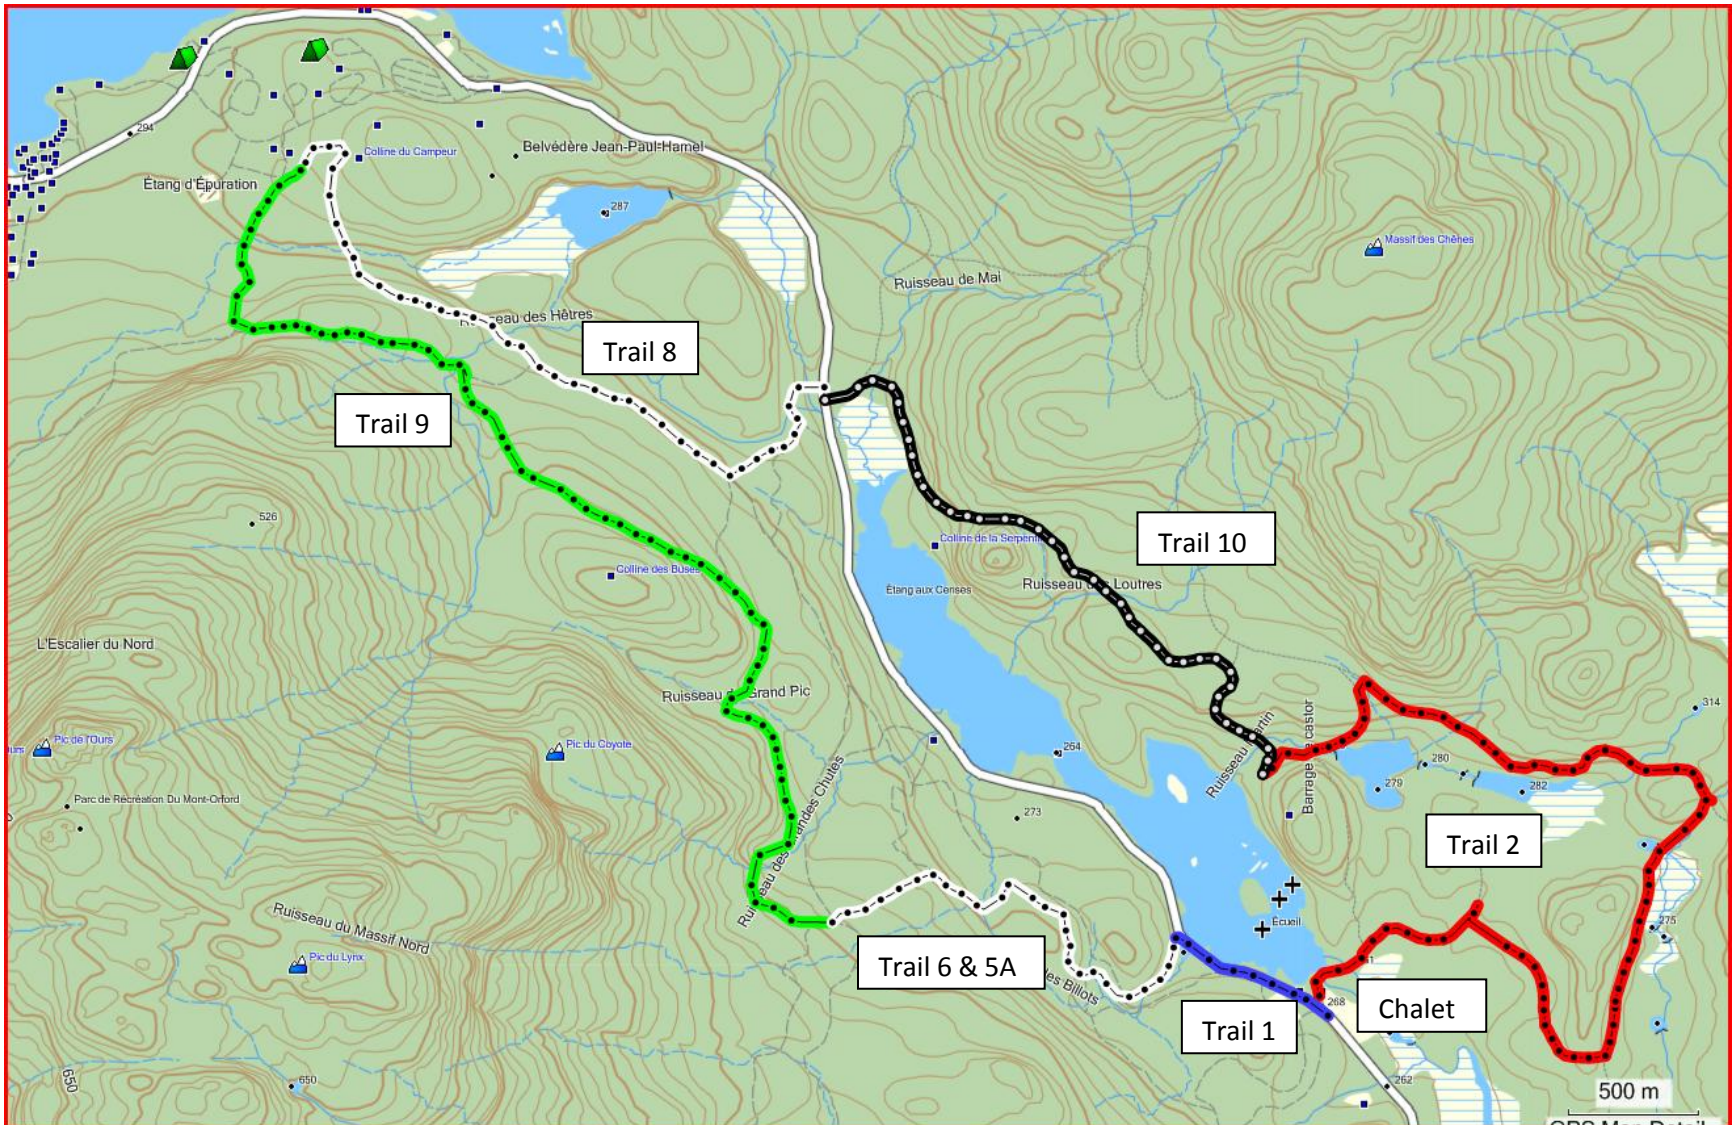

Keith and Linda's gang's trail Orford Jan 10 2010

Profile next page